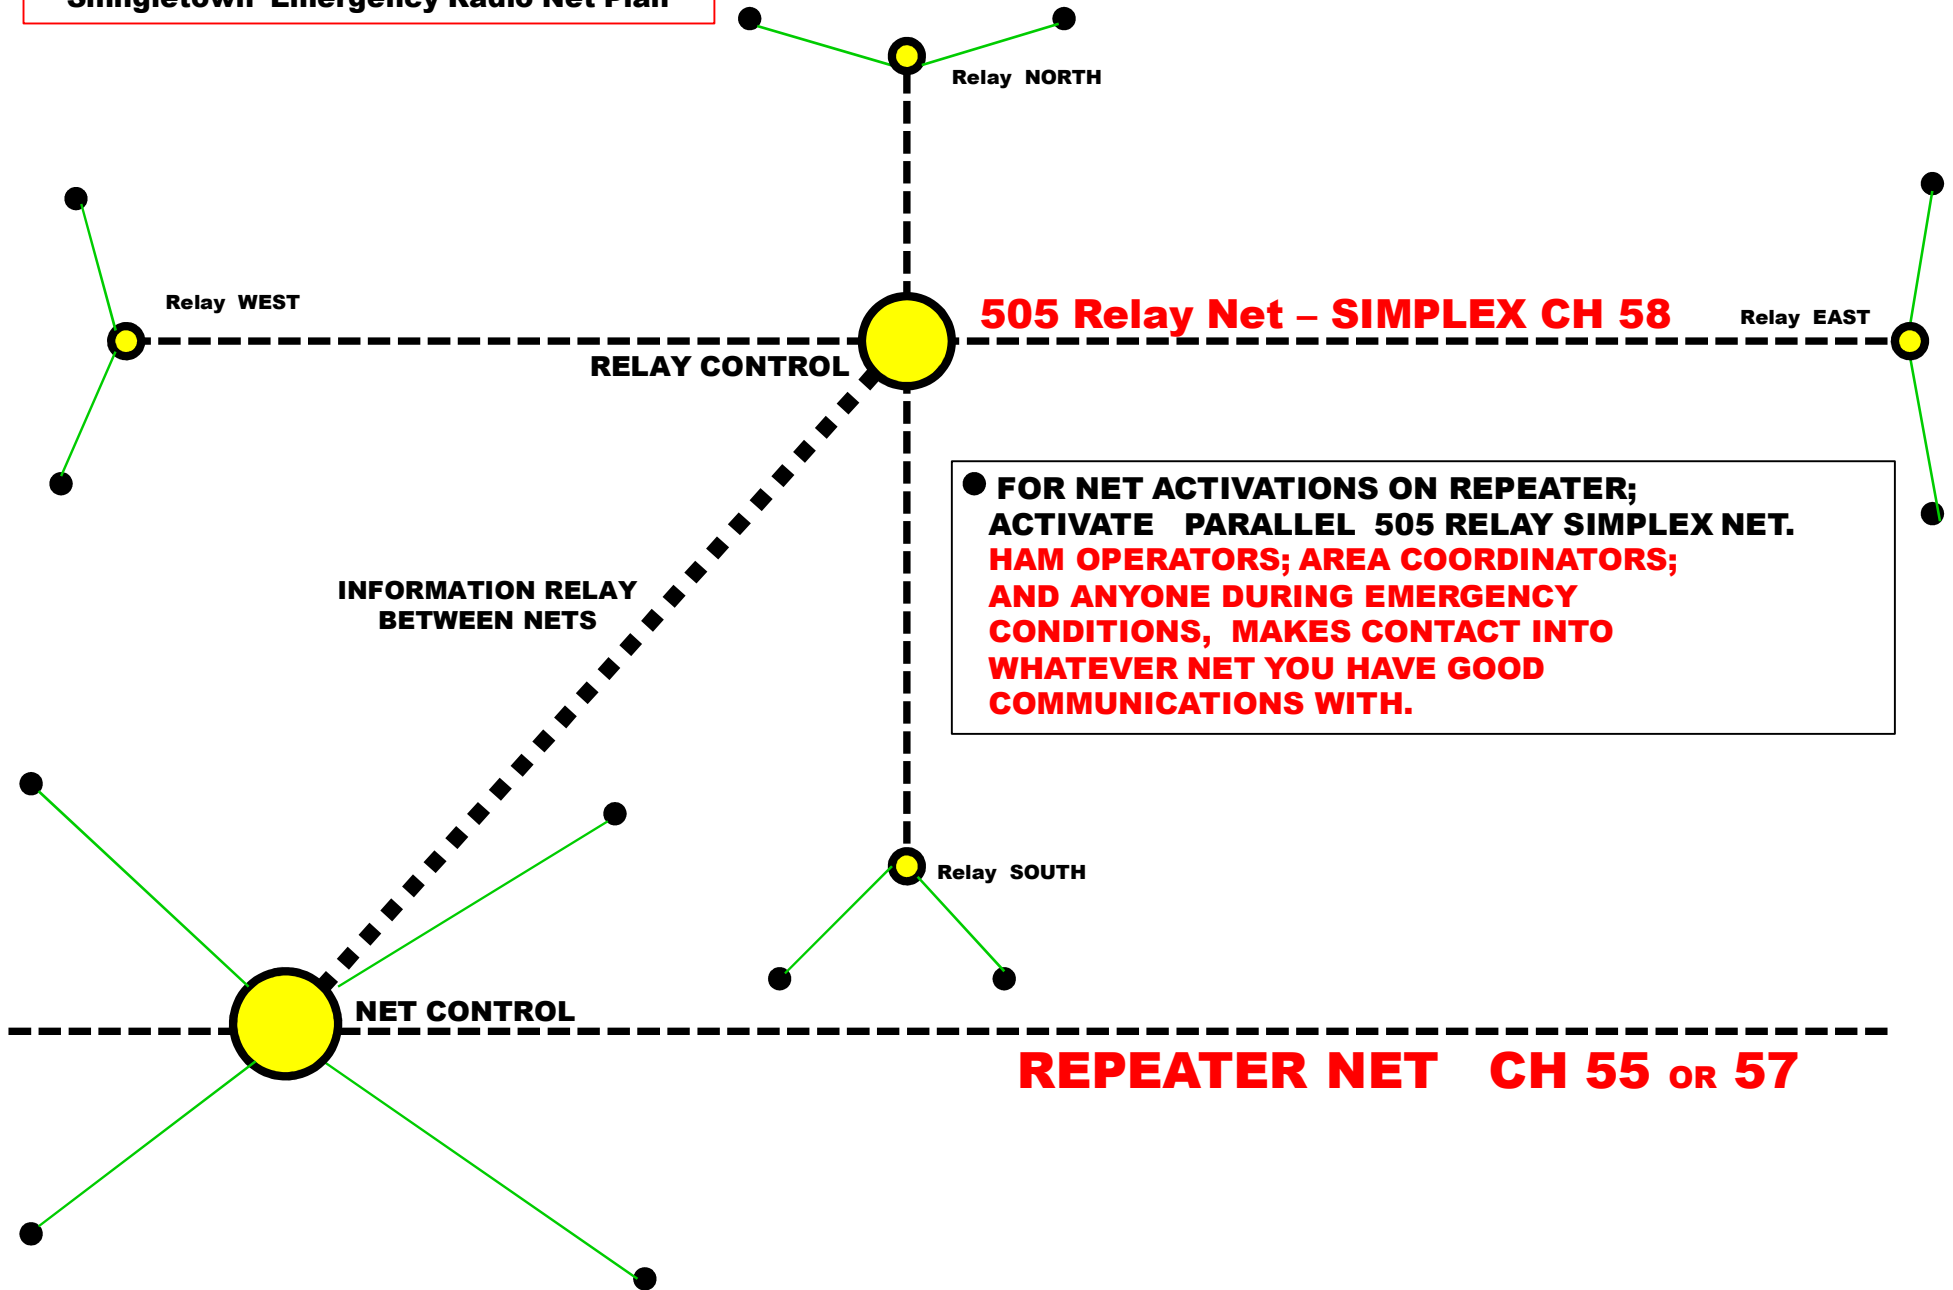

Shingletown Emergency Radio Net Plan

FORMAT ROMEO - TEST

VERSION 20191231 K6PDS